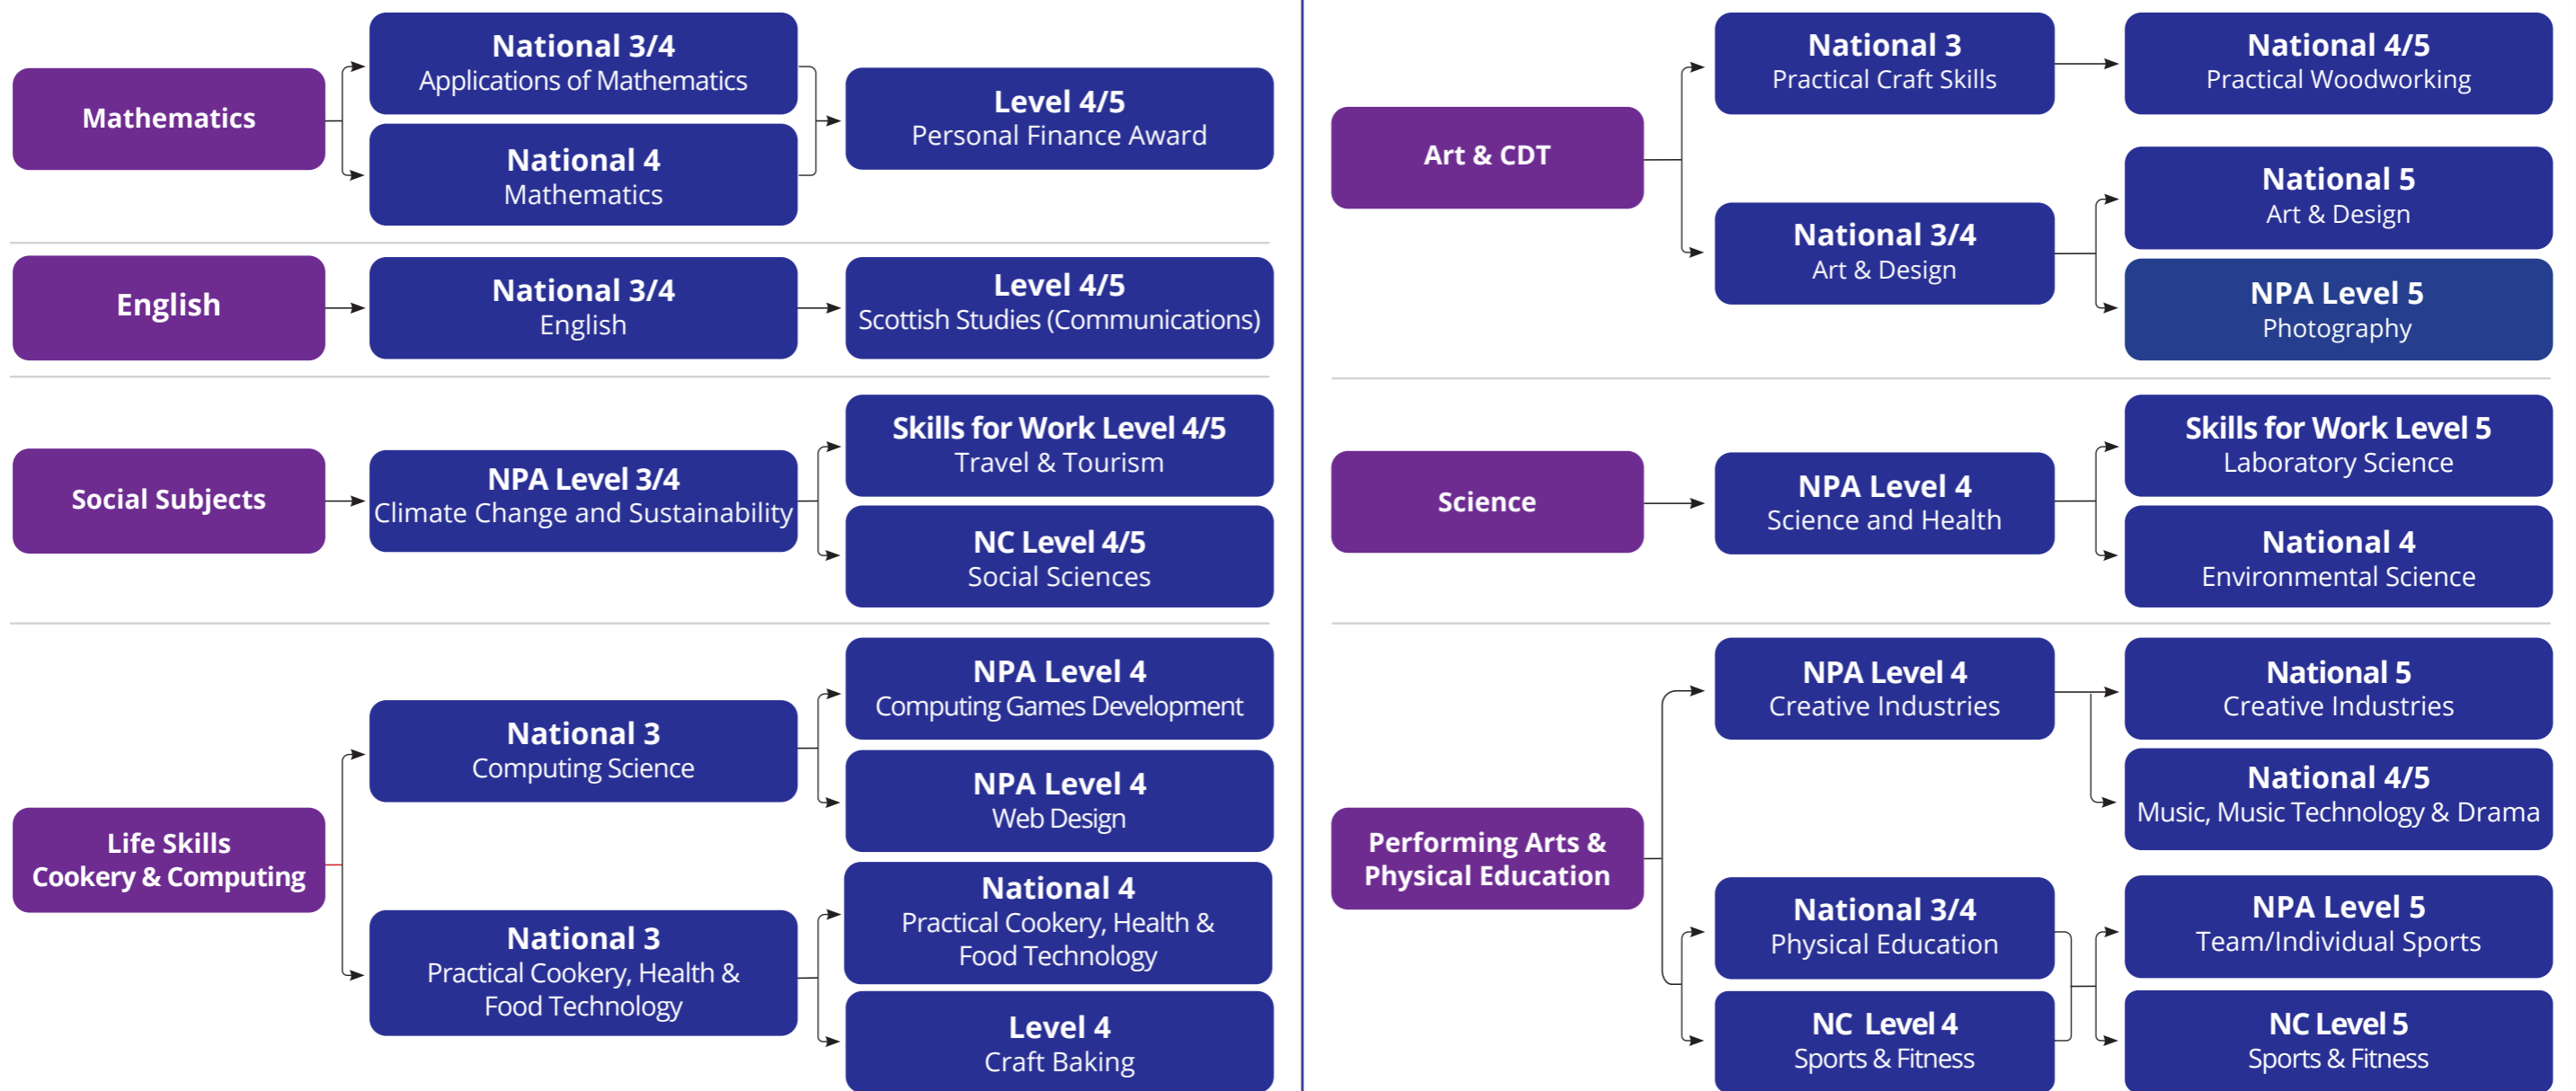

Senior Phase - Supported Pathway

Seven core optional pathways listed below:

If a pupil wishes to choose the subjects below they should speak to their Pupil Support Leader as it may be possible to choose it instead of one of the subjects listed above.